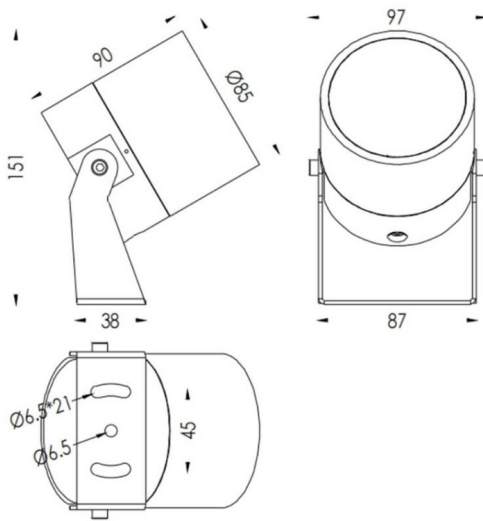

TUBEO-R

Item code	86.OS04.4341.02
Product type	Outdoor
Category	Spike Spot Light
Family	TUBEO-R
Subfamily	TUBEO-R
Pictograms	

Dimensions
Product dimensions (mm) **85(Dia)X90(H)mm**
Scheme

Product	
Real power (W)	15
Real luminous flux (Lm)	1467
Luminous efficiency (Lm/W)	97.8
Beam angle (°)	36
Life time (h)	50000h L70B10
IP	67
Control gear	ON-OFF
Average life time (h)	50000h L70B10
Colour temperature (K)	3000
Colour consistency (SDCM)	SDCM3
CRI	80
IK	IK10

Photometry